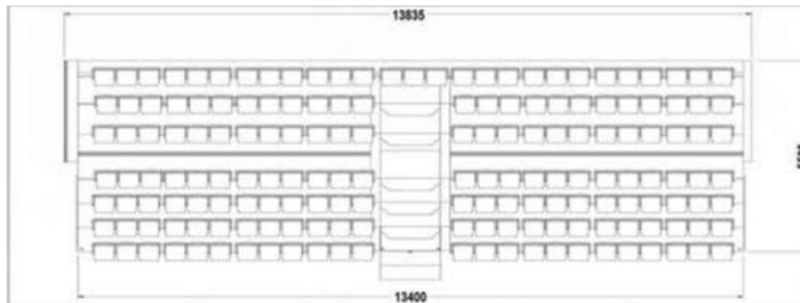

### Essential Facts

Length of Grandstand in Transit	15.9m
Height of Grandstand in Transit	4.48m
Width of Grandstand in Transit	2.56m
Total Number of Axels	2

Your safe pair of hands in the event industry